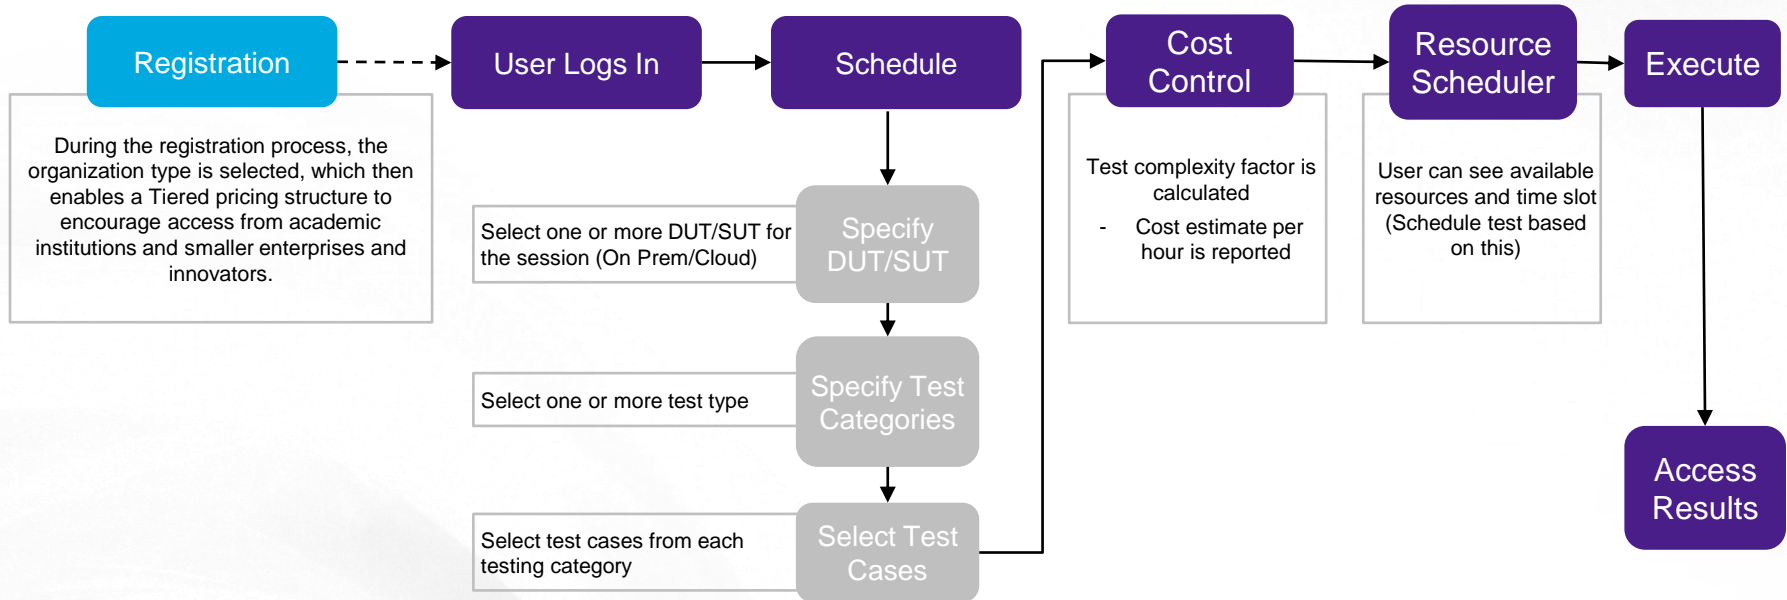

# Login and Registration

# Booking and Billing Process

The VALOR Lab-as-a-Service is based on hourly/daily consumption rates ('pay per use') & booking of lab and specific test systems

# Configuration and Management